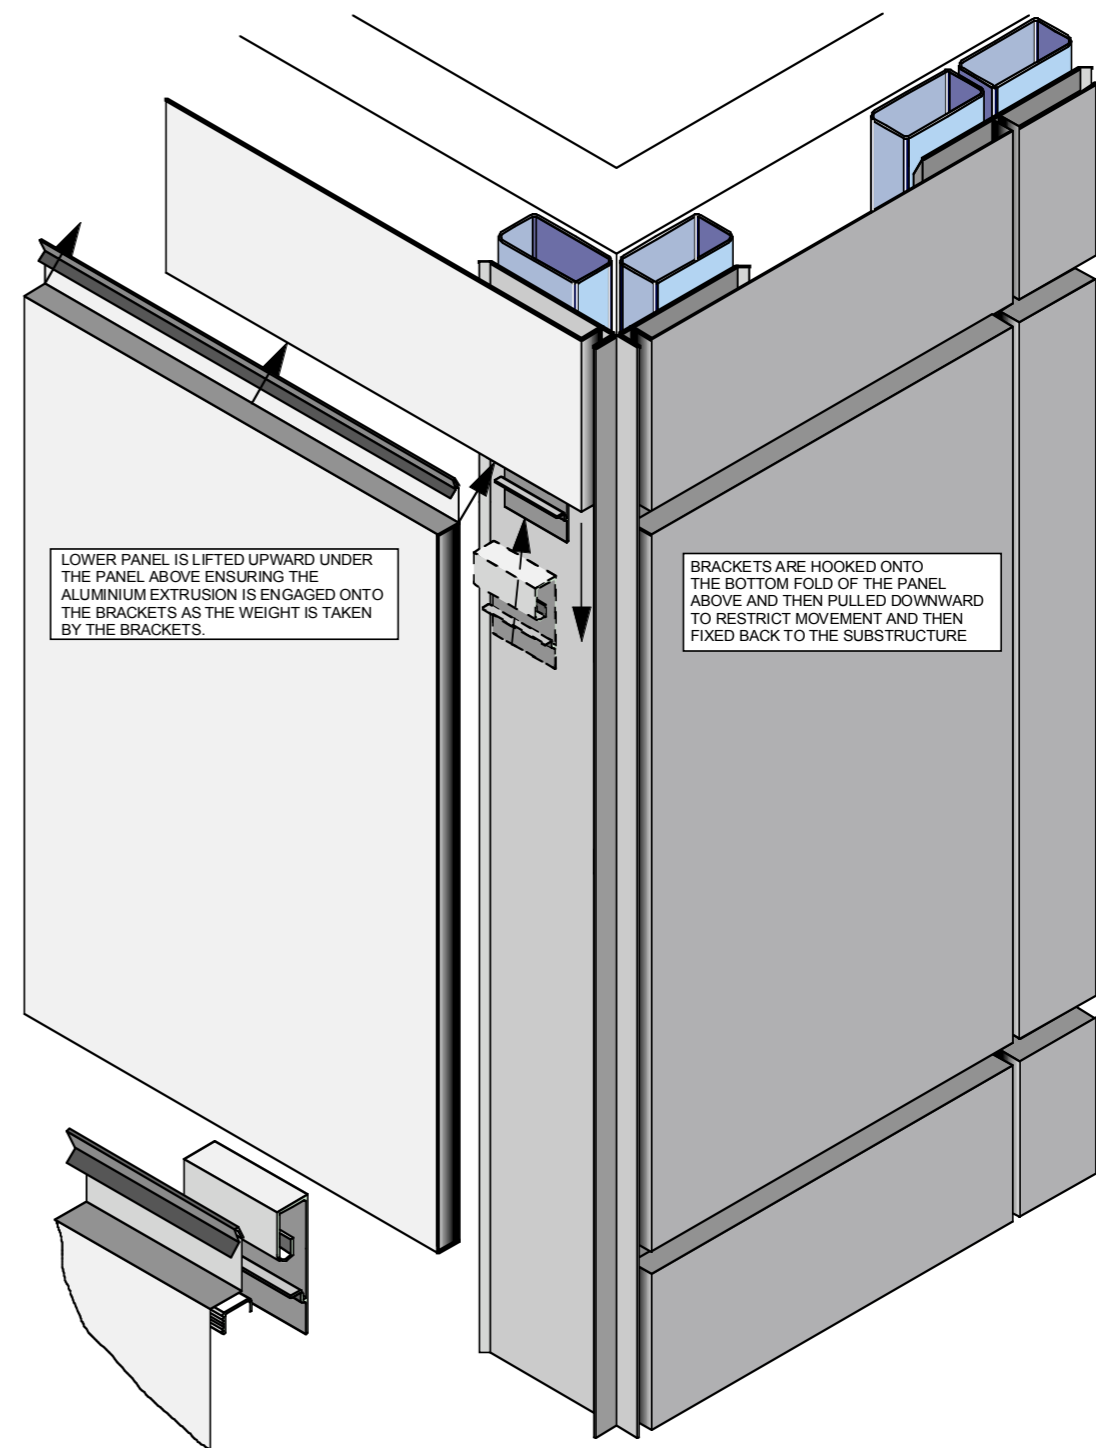

**ISOMETRIC AT WINDOW CONSTRUCTION**

**ISOMETRIC AT CORNER**

**Craft Metals Pty. Ltd.**

Unit 6, 39 King Road  
Hornsby NSW 2077  
Phone: (02) 9482 4166  
Fax: (02) 9476 1366

Drawing title: **DI25 ZINC PANEL SYSTEM DETAILS**